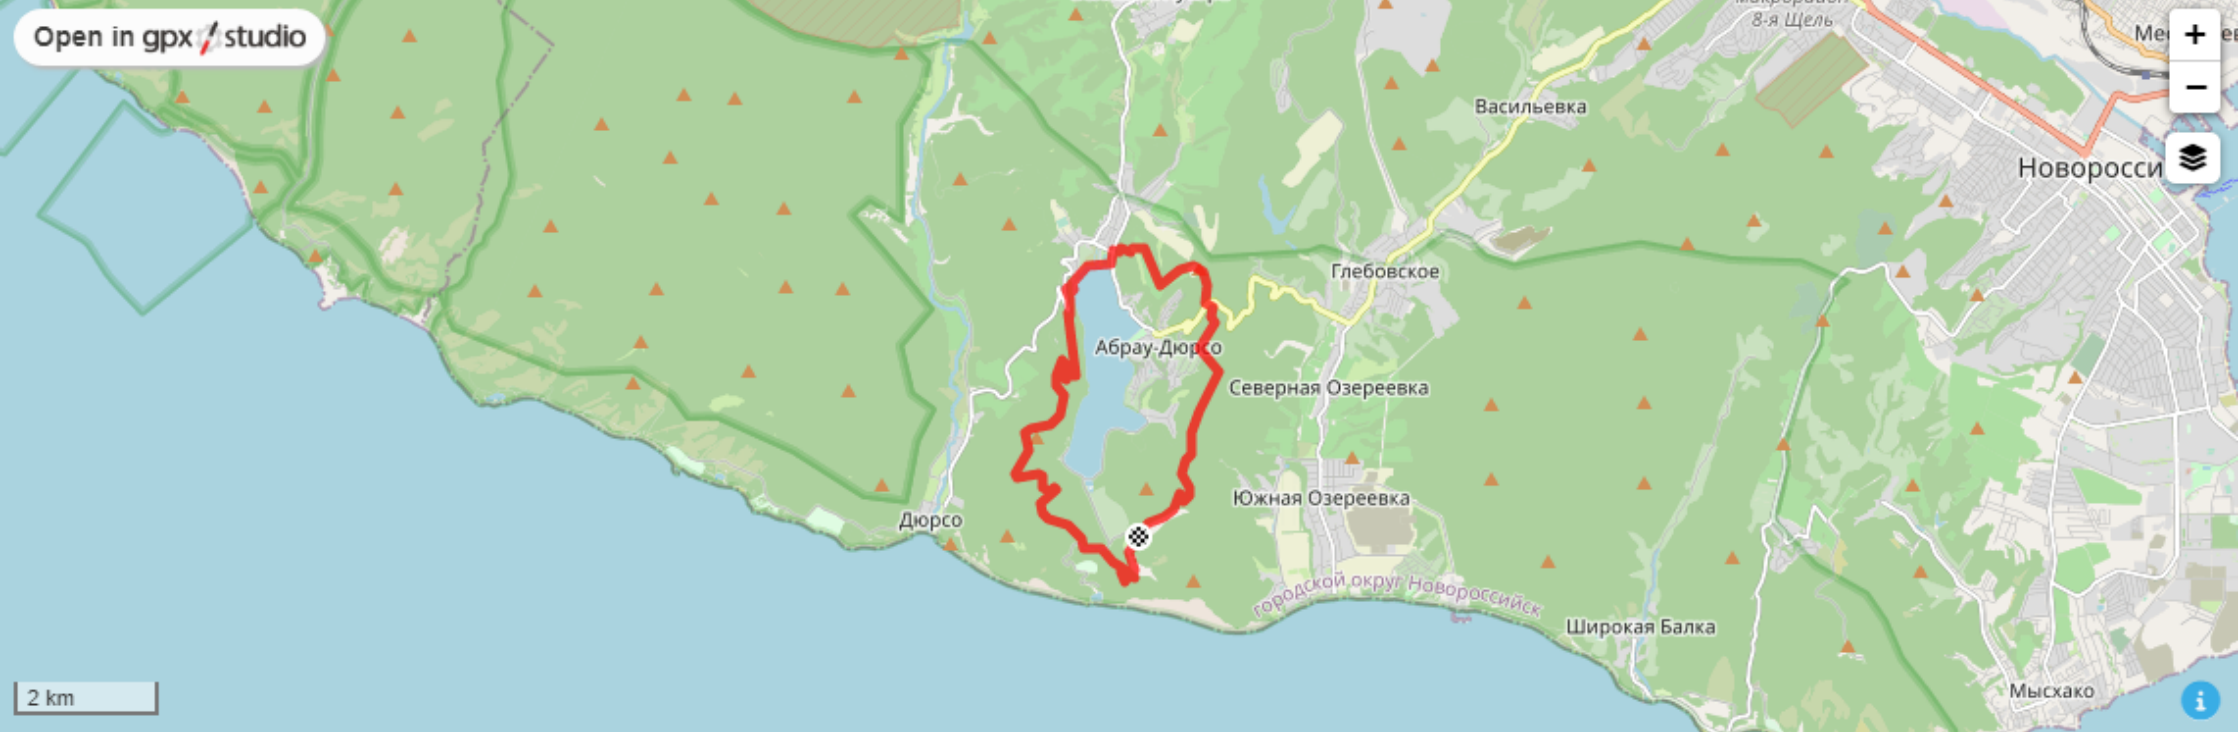

Open in gpx studio

15.4 km

Distance

0.0 km/h

Speed

^ 522m v 522m

Elevation

0h00

Moving time