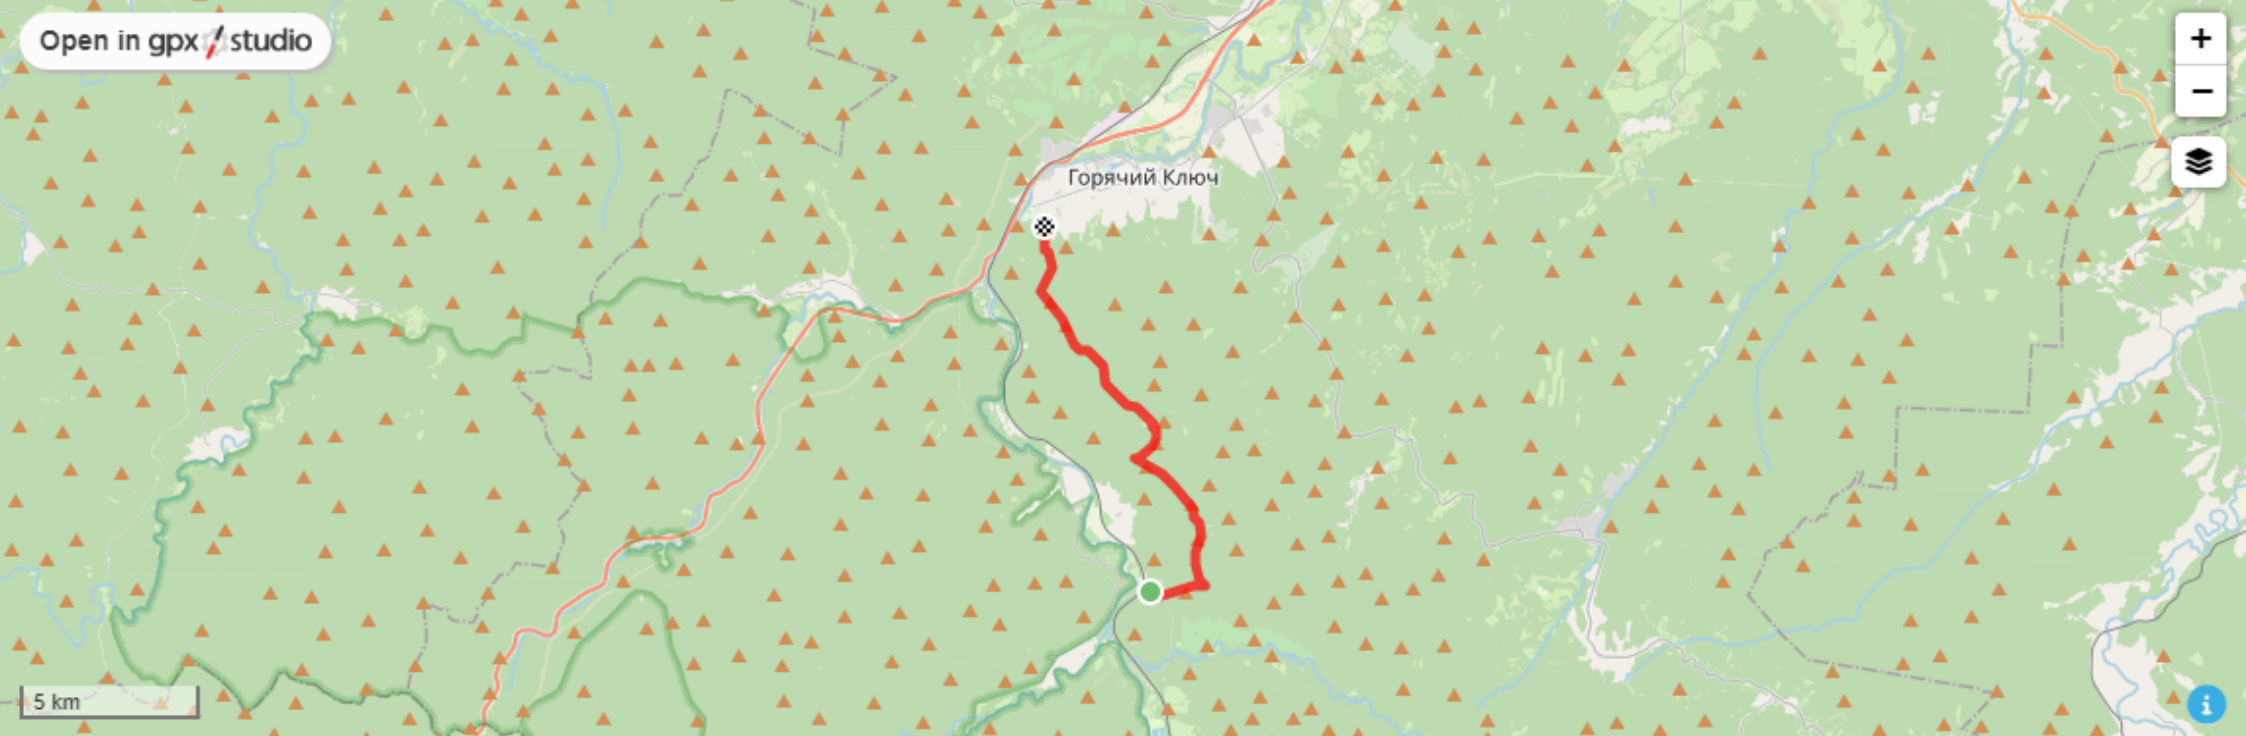

Open in gpx studio

15.2 km

Distance

0.0 km/h

Speed

^ 626m v 607m

Elevation

0h00

Moving time