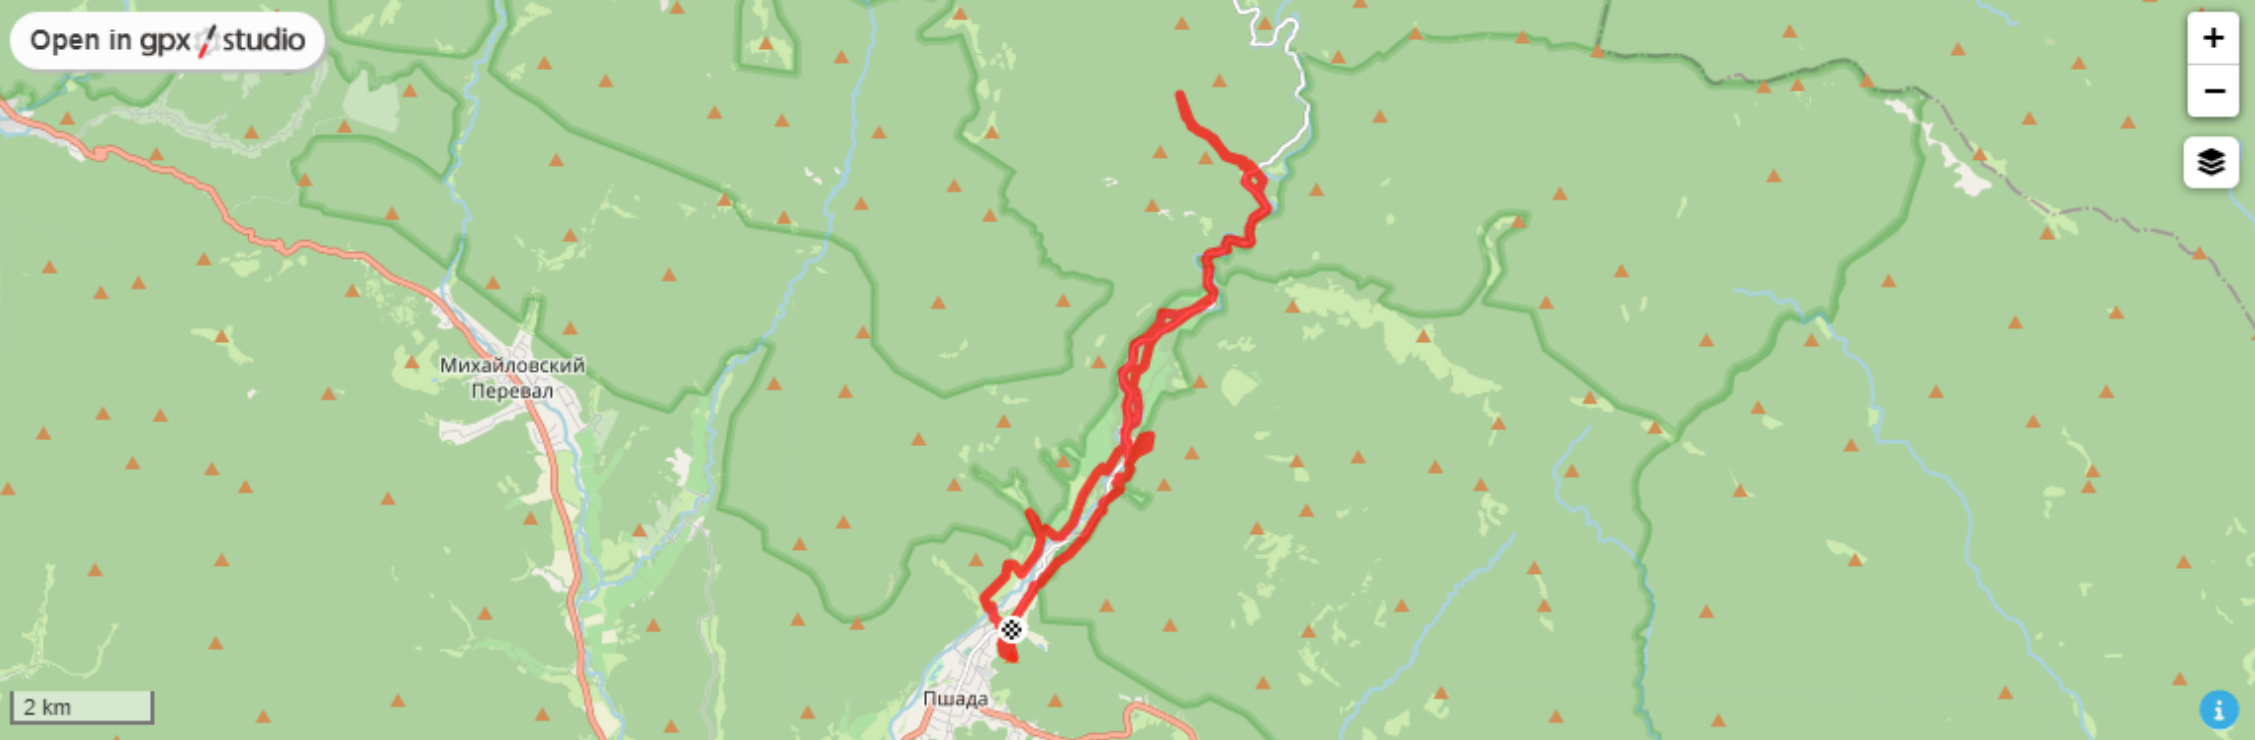

Open in gpx / studio

24.3 km

Distance

0.0 km/h

Speed

^ 587m v 588m

Elevation

0h00

Moving time