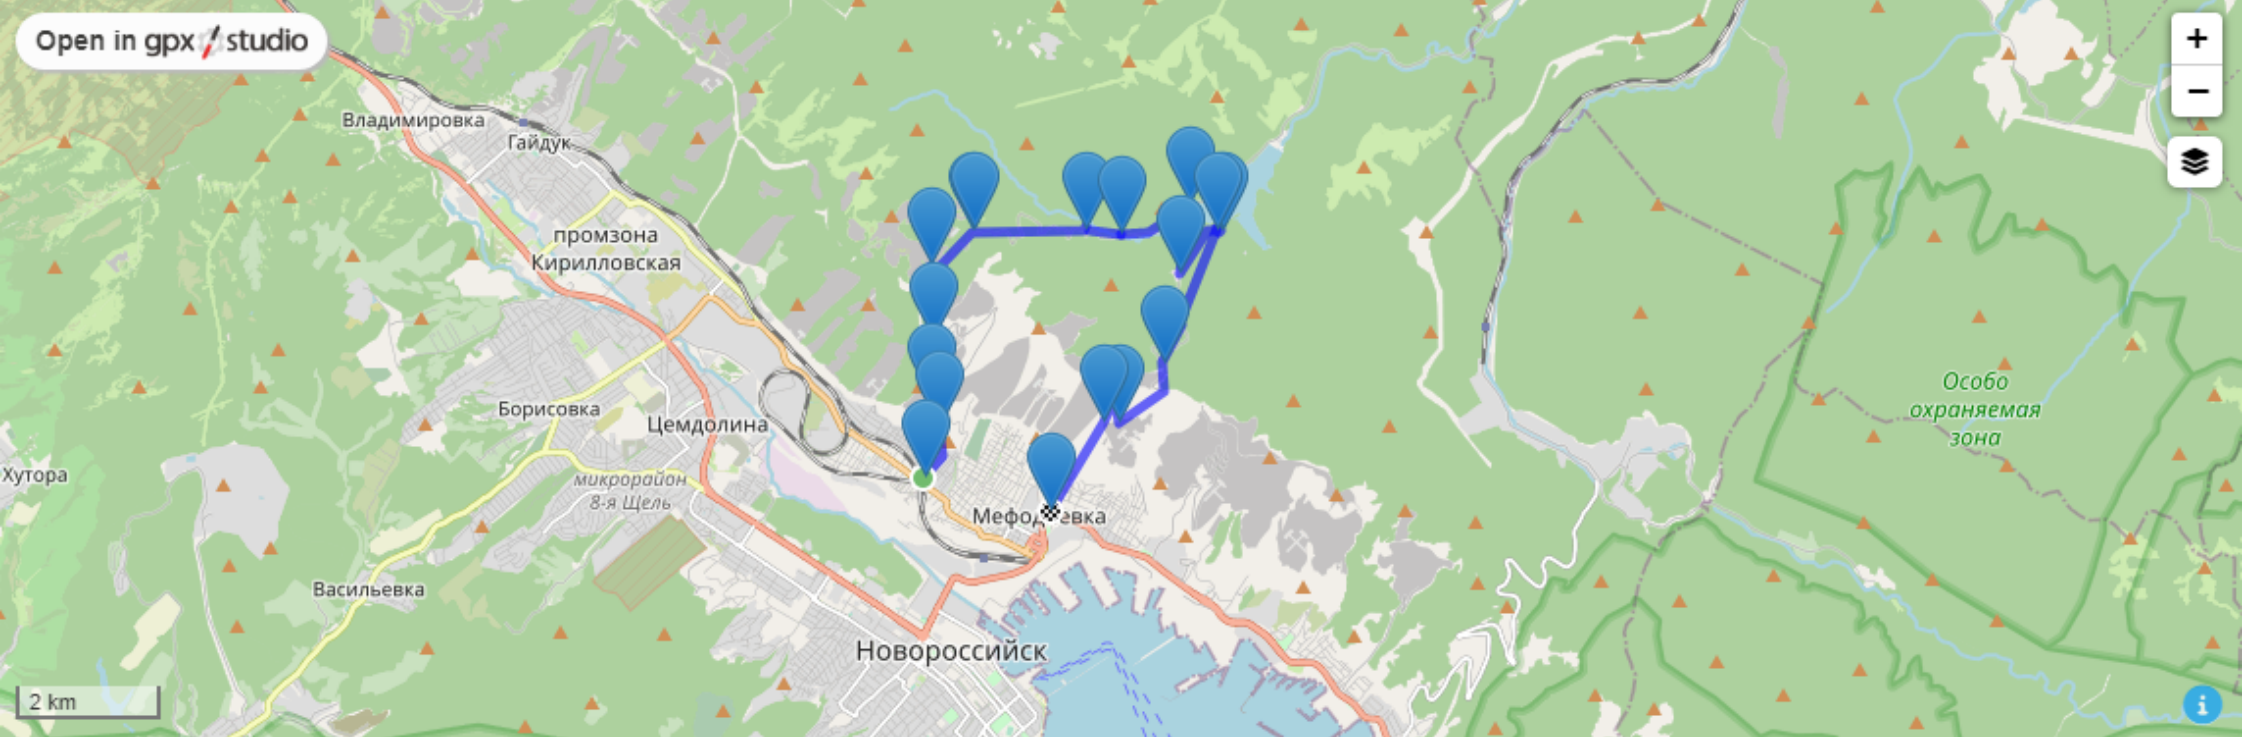

Open in gpx studio

14.7 km

Distance

3.1 km/h

Speed

^ 521m v 525m

Elevation

1h41

Moving time